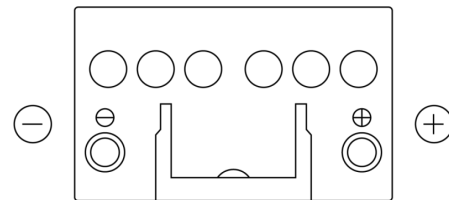

Product overview

Batteries for Cars

Excell EB450

| | |
|--------------------------------|---------------|
| Part number | EB450 |
| Technology | Flooded |
| EAN/GTIN | 3661024034494 |
| Voltage | 12 V |
| Capacity | 45.0 Ah |
| CCA | 330 A |
| Length | 220 mm |
| Width | 135 mm |
| Height | 225 mm |
| Box size | E02 |
| Polarity | ETN 0 |
| Terminal Type | EN taper post |
| Hold Down | B1 |
| Weights (subject of variation) | 12.50 kg |

Polarity

Terminal Type

Positive Terminal

Negative Terminal

Hold Down

Design, features and specifications are subject to change without notice. We disclaim any representation or warranty, express or implied, concerning the data or recommendations, and in no event shall be liable for any loss or damage claimed to have arisen as a result. Some products may not be available in your local market.