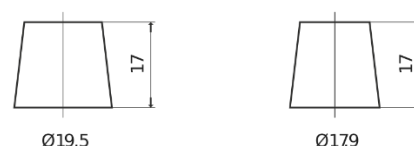

Terminal Type