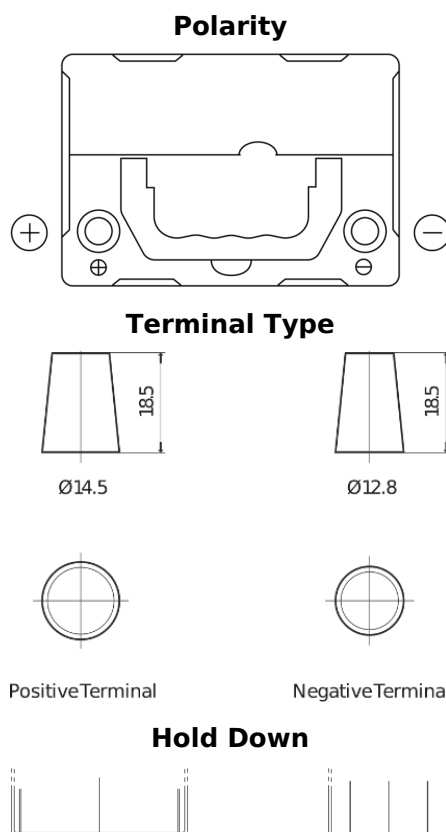

**Product overview**

Batteries for Cars

**Excell EB357**

Part number	EB357
Technology	Flooded
EAN/GTIN	3661024034340
Voltage	12 V
Capacity	35.0 Ah
CCA	240 A
Length	187 mm
Width	127 mm
Height	220 mm
Box size	B19
Polarity	ETN 1
Terminal Type	JIS taper post
Hold Down	B0
Weights (subject of variation)	8.90 kg