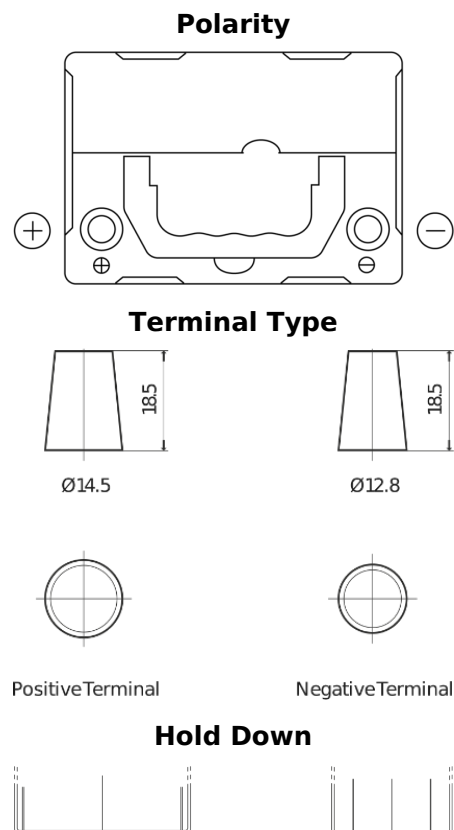

**Product overview**

Batteries for Cars

**Excell EB357**

Part number	EB357
Technology	Flooded
EAN/GTIN	3661024034340
Voltage	12 V
Capacity	35.0 Ah
CCA	240 A
Length	187 mm
Width	127 mm
Height	220 mm
Box size	B19
Polarity	ETN 1
Terminal Type	JIS taper post
Hold Down	B0
Weights (subject of variation)	8.90 kg