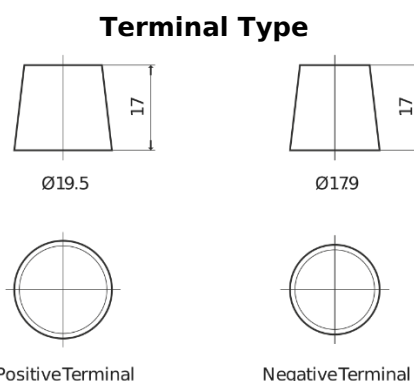

Product overview

Batteries for Trucks, Buses, Construction, Agriculture

StartPRO FG1403

Part number	FG1403
Technology	Flooded
EAN/GTIN	3661024045421
Voltage	12 V
Capacity	140 Ah
CCA	800 A
Length	513 mm
Width	189 mm
Height	223 mm
Box size	D04
Polarity	ETN 3
Terminal Type	EN taper post
Hold Down	B0
Weights (subject of variation)	34.10 kg