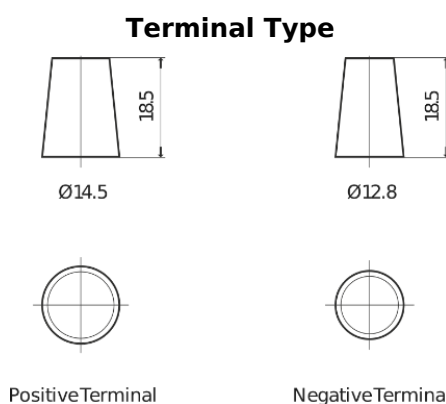

Product overview

Batteries for Cars

Excell EB356

Part number	EB356
Technology	Flooded
EAN/GTIN	3661024034333
Voltage	12 V
Capacity	35.0 Ah
CCA	240 A
Length	187 mm
Width	127 mm
Height	220 mm
Box size	B19
Polarity	ETN 0
Terminal Type	JIS taper post
Hold Down	B0
Weights (subject of variation)	8.90 kg