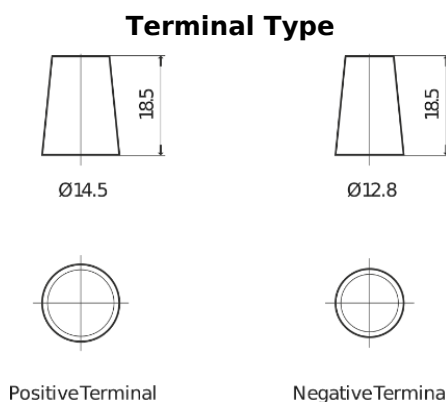

Product overview

Batteries for Cars

Excell EB356

Part number	EB356
Technology	Flooded
EAN/GTIN	3661024034333
Voltage	12 V
Capacity	35.0 Ah
CCA	240 A
Length	187 mm
Width	127 mm
Height	220 mm
Box size	B19
Polarity	ETN 0
Terminal Type	JIS taper post
Hold Down	B0
Weights (subject of variation)	8.90 kg