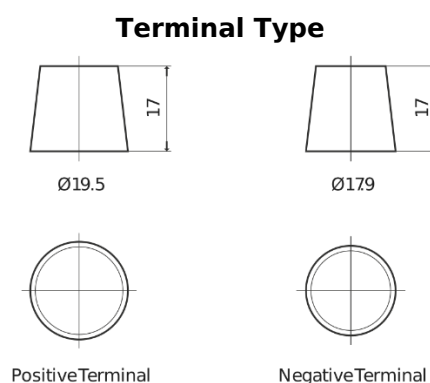

**Product overview**

Batteries for Marine and Leisure

**Start EN900**

Part number	EN900
Technology	Flooded
EAN/GTIN	3661024036061
Voltage	12 V
Capacity	140 Ah
CCA	800 A
MCA	900
Length	513 mm
Width	189 mm
Height	223 mm
Box size	D04
Polarity	ETN 3
Terminal Type	EN taper post
Hold Down	B0
Weights (subject of variation)	34.10 kg