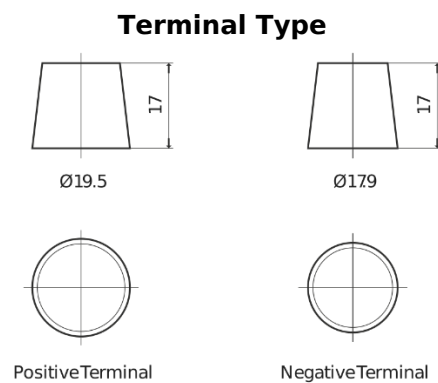

Product overview

Batteries for Marine and Leisure

Start EN900

| | |
|--------------------------------|---------------|
| Part number | EN900 |
| Technology | Flooded |
| EAN/GTIN | 3661024036061 |
| Voltage | 12 V |
| Capacity | 140 Ah |
| CCA | 800 A |
| MCA | 900 |
| Length | 513 mm |
| Width | 189 mm |
| Height | 223 mm |
| Box size | D04 |
| Polarity | ETN 3 |
| Terminal Type | EN taper post |
| Hold Down | B0 |
| Weights (subject of variation) | 34.10 kg |