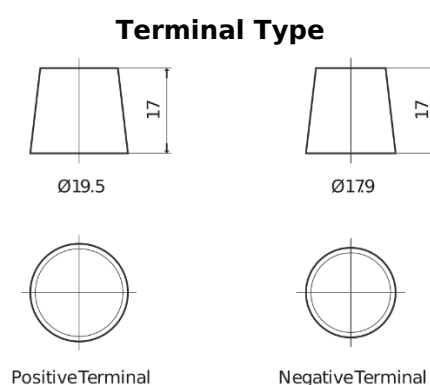

**Product overview**

Batteries for Trucks, Buses, Construction, Agriculture

**StartPRO EG1403**

Part number	EG1403
Technology	Flooded
EAN/GTIN	3661024035422
Voltage	12 V
Capacity	140 Ah
CCA	800 A
Length	513 mm
Width	189 mm
Height	223 mm
Box size	D04
Polarity	ETN 3
Terminal Type	EN taper post
Hold Down	B0
Weights (subject of variation)	34.10 kg