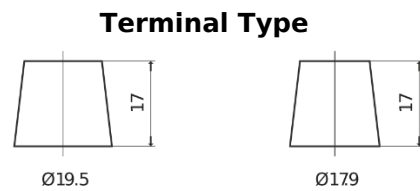

Product overview

Batteries for Trucks, Buses, Construction, Agriculture

StartPRO DG1403

Part number	DG1403
Technology	Flooded
EAN/GTIN	3661024025423
Voltage	12 V
Capacity	140 Ah
CCA	800 A
Length	513 mm
Width	189 mm
Height	223 mm
Box size	D04
Polarity	ETN 3
Terminal Type	EN taper post
Hold Down	B0
Weights (subject of variation)	34.10 kg