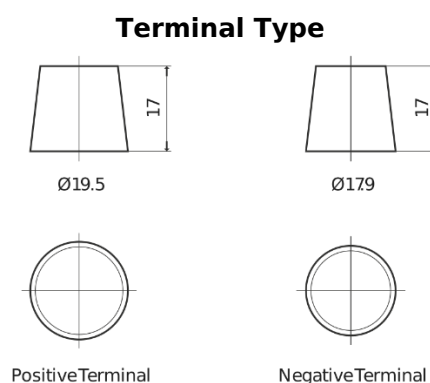

Product overview

Batteries for Marine and Leisure

Dual AGM EP1200

Part number	EP1200
Technology	AGM
EAN/GTIN	3661024035958
Voltage	12 V
Capacity	140 Ah
CCA	700 A
Watt hour	1200 Wh
Length	513 mm
Width	189 mm
Height	223 mm
Box size	D04
Polarity	ETN 3
Terminal Type	EN taper post
Hold Down	B0
Weights (subject of variation)	40.50 kg