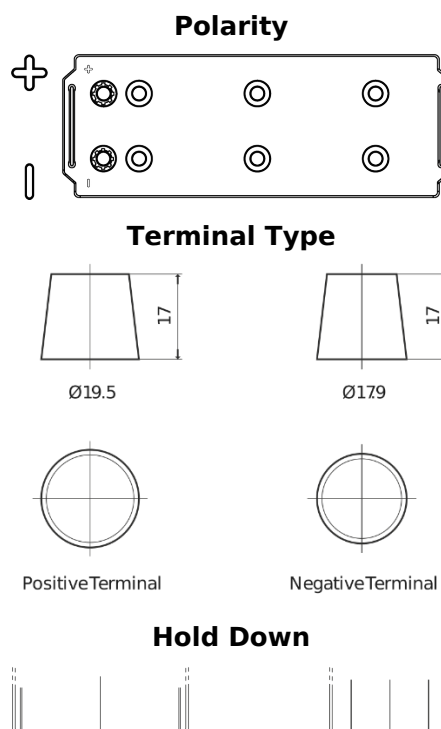

**Product overview**

Batteries for Trucks, Buses, Construction, Agriculture

**StartPRO FG1203**

Part number	FG1203
Technology	Flooded
EAN/GTIN	3661024046541
Voltage	12 V
Capacity	120 Ah
CCA	680 A
Length	513 mm
Width	189 mm
Height	223 mm
Box size	D04
Polarity	ETN 3
Terminal Type	EN taper post
Hold Down	B0
Weights (subject of variation)	32.50 kg