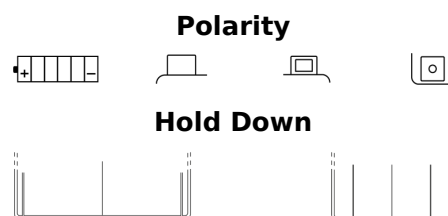

**Product overview**

Batteries for Motorcycles, ATVs, Snowmobiles, Garden

**Conventional EB14-A2**

Part number	EB14-A2
Technology	Flooded
EAN/GTIN	3661024033404
Voltage	12 V
Capacity	14.0 Ah
CCA	145 A
Length	135 mm
Width	90 mm
Height	165 mm
Box size	C49
Polarity	ETN 1
Terminal Type	M08
Hold Down	B0
Weights (subject of variation)	4.60 kg