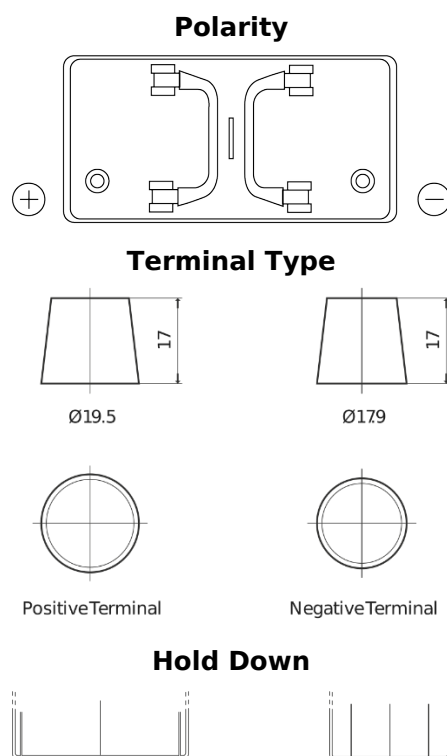

Product overview

Batteries for Trucks, Buses, Construction, Agriculture

PowerPRO TF1251

Part number	TF1251
Technology	Flooded
EAN/GTIN	3661024057684
Voltage	12 V
Capacity	125 Ah
CCA	850 A
Length	349 mm
Width	175 mm
Height	285 mm
Box size	D03
Polarity	ETN 1
Terminal Type	EN taper post
Hold Down	B0
Weights (subject of variation)	31.00 kg