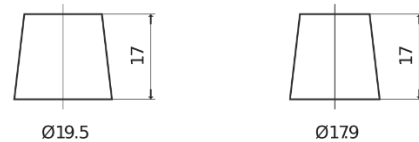

Product overview

Batteries for Cars

Excell EB1100

Part number	EB1100
Technology	Flooded
EAN/GTIN	3661024036238
Voltage	12 V
Capacity	110.0 Ah
CCA	850 A
Length	392 mm
Width	175 mm
Height	190 mm
Box size	L06
Polarity	ETN 0
Terminal Type	EN taper post
Hold Down	B13
Weights (subject of variation)	26.30 kg

Polarity

Terminal Type

Positive Terminal

Negative Terminal

Hold Down

Design, features and specifications are subject to change without notice. We disclaim any representation or warranty, express or implied, concerning the data or recommendations, and in no event shall be liable for any loss or damage claimed to have arisen as a result. Some products may not be available in your local market.