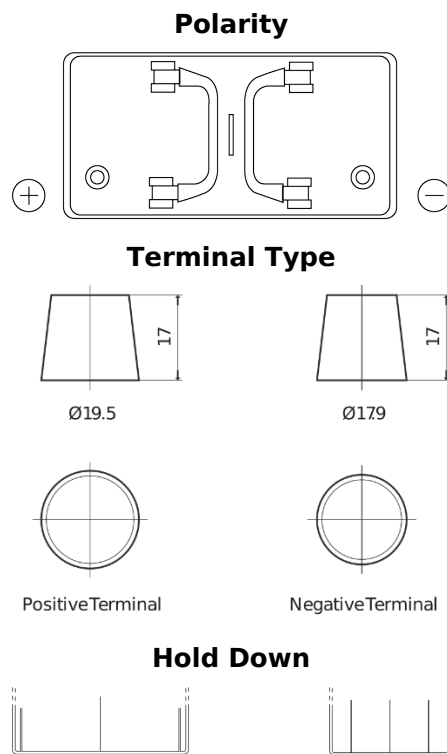

Product overview

Batteries for Trucks, Buses, Construction, Agriculture

PowerPRO EF1251

Part number	EF1251
Technology	Flooded
EAN/GTIN	3661024037952
Voltage	12 V
Capacity	125 Ah
CCA	850 A
Length	349 mm
Width	175 mm
Height	285 mm
Box size	D03
Polarity	ETN 1
Terminal Type	EN taper post
Hold Down	B0
Weights (subject of variation)	31.00 kg