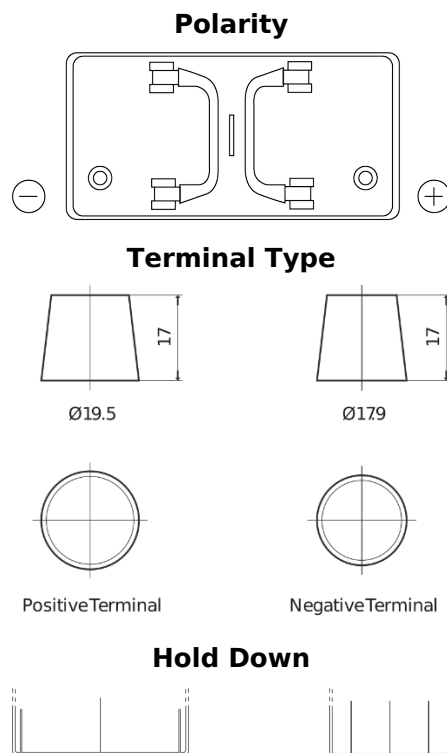

Product overview

Batteries for Trucks, Buses, Construction, Agriculture

PowerPRO TF1250

Part number	TF1250
Technology	Flooded
EAN/GTIN	3661024057677
Voltage	12 V
Capacity	125 Ah
CCA	850 A
Length	349 mm
Width	175 mm
Height	285 mm
Box size	D03
Polarity	ETN 0
Terminal Type	EN taper post
Hold Down	B0
Weights (subject of variation)	31.00 kg