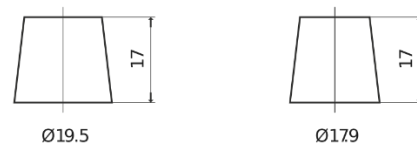

Terminal Type