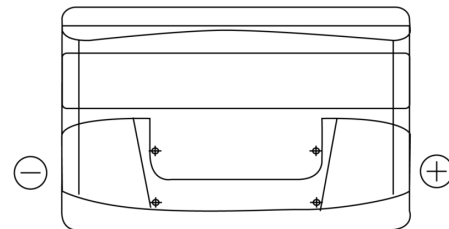

**Product overview**

Batteries for Cars

**Excell EB1000**

Part number	EB1000
Technology	Flooded
EAN/GTIN	3661024034715
Voltage	12 V
Capacity	100.0 Ah
CCA	720 A
Length	315 mm
Width	175 mm
Height	205 mm
Box size	LH4
Polarity	ETN 0
Terminal Type	EN taper post
Hold Down	B13
Weights (subject of variation)	21.90 kg

**Polarity**

**Terminal Type**

Positive Terminal

Negative Terminal

**Hold Down**

Design, features and specifications are subject to change without notice. We disclaim any representation or warranty, express or implied, concerning the data or recommendations, and in no event shall be liable for any loss or damage claimed to have arisen as a result. Some products may not be available in your local market.