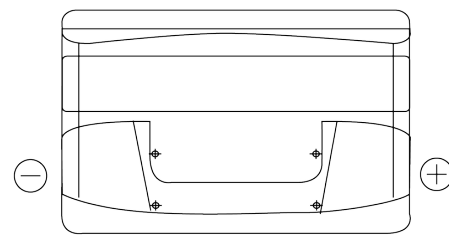

**Product overview**

Batteries for Cars

**Excell EB1000**

Part number	EB1000
Technology	Flooded
EAN/GTIN	3661024034715
Voltage	12 V
Capacity	100.0 Ah
CCA	720 A
Length	315 mm
Width	175 mm
Height	205 mm
Box size	LH4
Polarity	ETN 0
Terminal Type	EN taper post
Hold Down	B13
Weights (subject of variation)	21.90 kg

**Polarity**

**Terminal Type**

**Hold Down**

Design, features and specifications are subject to change without notice. We disclaim any representation or warranty, express or implied, concerning the data or recommendations, and in no event shall be liable for any loss or damage claimed to have arisen as a result. Some products may not be available in your local market.