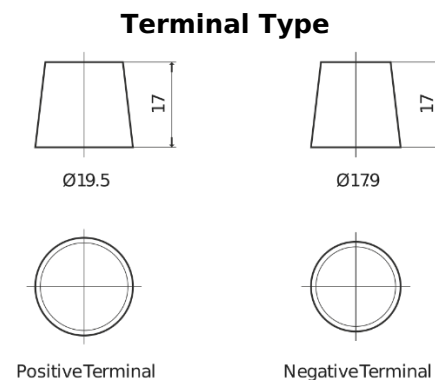

Product overview

Batteries for Cars

Premium EA955

Part number	EA955
Technology	Flooded
EAN/GTIN	3661024034197
Voltage	12 V
Capacity	95.0 Ah
CCA	800 A
Length	306 mm
Width	173 mm
Height	222 mm
Box size	D31
Polarity	ETN 1
Terminal Type	EN taper post
Hold Down	Korean B1
Weights (subject of variation)	21.40 kg