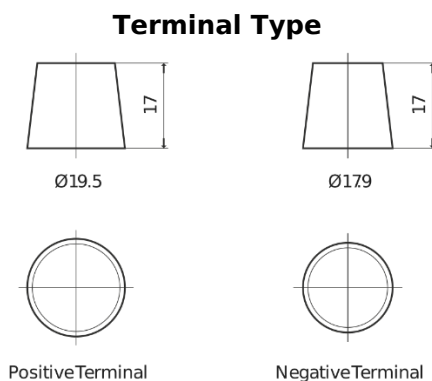

Product overview

Batteries for Cars

Premium EA954

Part number	EA954
Technology	Flooded
EAN/GTIN	3661024034180
Voltage	12 V
Capacity	95.0 Ah
CCA	800 A
Length	306 mm
Width	173 mm
Height	222 mm
Box size	D31
Polarity	ETN 0
Terminal Type	EN taper post
Hold Down	Korean B1
Weights (subject of variation)	21.40 kg