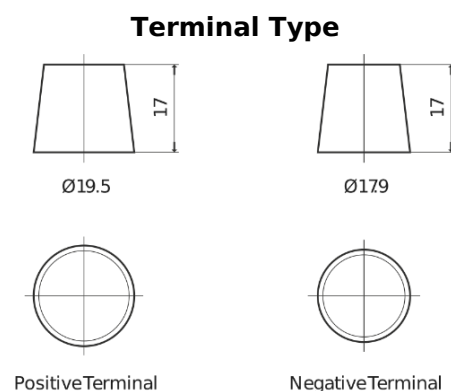

Product overview

Batteries for Cars

Premium EA954

Part number	EA954
Technology	Flooded
EAN/GTIN	3661024034180
Voltage	12 V
Capacity	95.0 Ah
CCA	800 A
Length	306 mm
Width	173 mm
Height	222 mm
Box size	D31
Polarity	ETN 0
Terminal Type	EN taper post
Hold Down	Korean B1
Weights (subject of variation)	21.40 kg