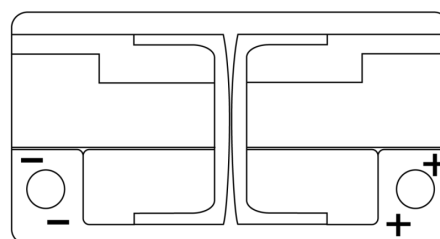

Product overview

Batteries for Cars

Premium EA900

Part number	EA900
Technology	Flooded
EAN/GTIN	3661024036450
Voltage	12 V
Capacity	90.0 Ah
CCA	720 A
Length	315 mm
Width	175 mm
Height	190 mm
Box size	L04
Polarity	ETN 0
Terminal Type	EN taper post
Hold Down	B13
Weights (subject of variation)	19.70 kg

Polarity

Terminal Type

Hold Down

Design, features and specifications are subject to change without notice. We disclaim any representation or warranty, express or implied, concerning the data or recommendations, and in no event shall be liable for any loss or damage claimed to have arisen as a result. Some products may not be available in your local market.