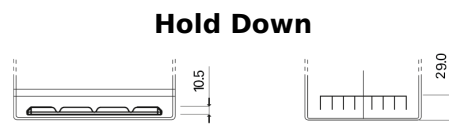

Product overview

Batteries for Cars

Premium EA755

Part number	EA755
Technology	Flooded
EAN/GTIN	3661024034173
Voltage	12 V
Capacity	75.0 Ah
CCA	630 A
Length	270 mm
Width	173 mm
Height	222 mm
Box size	D26
Polarity	ETN 1
Terminal Type	EN taper post
Hold Down	Korean B1+B6
Weights (subject of variation)	17.40 kg