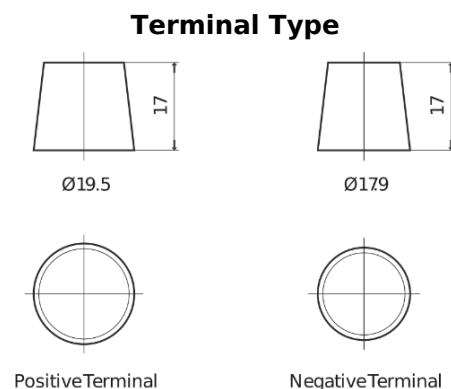

Product overview

Batteries for Cars

Premium EA755

Part number	EA755
Technology	Flooded
EAN/GTIN	3661024034173
Voltage	12 V
Capacity	75.0 Ah
CCA	630 A
Length	270 mm
Width	173 mm
Height	222 mm
Box size	D26
Polarity	ETN 1
Terminal Type	EN taper post
Hold Down	Korean B1+B6
Weights (subject of variation)	17.40 kg