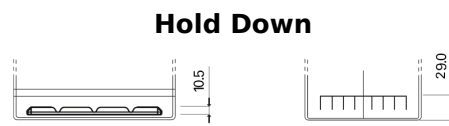

**Product overview**

Batteries for Cars

**Premium EA755**

Part number	EA755
Technology	Flooded
EAN/GTIN	3661024034173
Voltage	12 V
Capacity	75.0 Ah
CCA	630 A
Length	270 mm
Width	173 mm
Height	222 mm
Box size	D26
Polarity	ETN 1
Terminal Type	EN taper post
Hold Down	Korean B1+B6
Weights (subject of variation)	17.40 kg