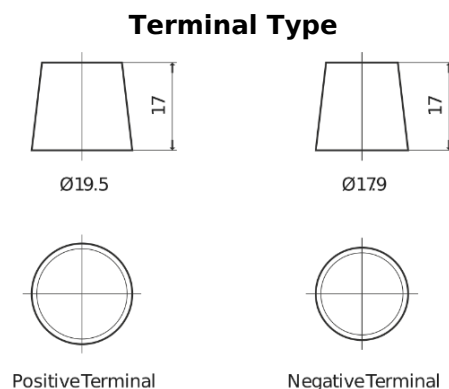

Product overview

Batteries for Cars

Premium EA755

Part number	EA755
Technology	Flooded
EAN/GTIN	3661024034173
Voltage	12 V
Capacity	75.0 Ah
CCA	630 A
Length	270 mm
Width	173 mm
Height	222 mm
Box size	D26
Polarity	ETN 1
Terminal Type	EN taper post
Hold Down	Korean B1+B6
Weights (subject of variation)	17.40 kg