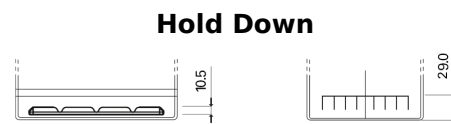

Product overview

Batteries for Cars

Premium EA755

Part number	EA755
Technology	Flooded
EAN/GTIN	3661024034173
Voltage	12 V
Capacity	75.0 Ah
CCA	630 A
Length	270 mm
Width	173 mm
Height	222 mm
Box size	D26
Polarity	ETN 1
Terminal Type	EN taper post
Hold Down	Korean B1+B6
Weights (subject of variation)	17.40 kg