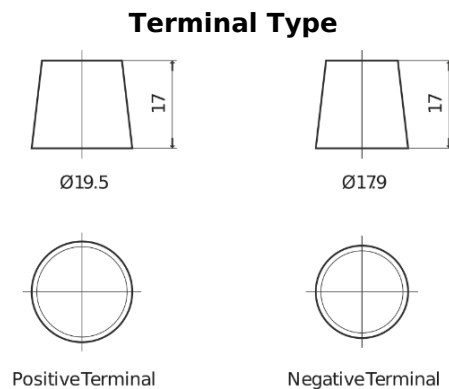

Product overview

Batteries for Cars

Premium EA755

Part number	EA755
Technology	Flooded
EAN/GTIN	3661024034173
Voltage	12 V
Capacity	75.0 Ah
CCA	630 A
Length	270 mm
Width	173 mm
Height	222 mm
Box size	D26
Polarity	ETN 1
Terminal Type	EN taper post
Hold Down	Korean B1+B6
Weights (subject of variation)	17.40 kg