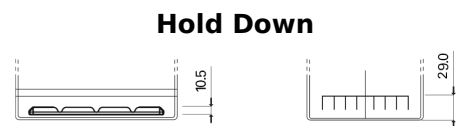

Product overview

Batteries for Cars

Premium EA754

Part number	EA754
Technology	Flooded
EAN/GTIN	3661024034166
Voltage	12 V
Capacity	75.0 Ah
CCA	630 A
Length	270 mm
Width	173 mm
Height	222 mm
Box size	D26
Polarity	ETN 0
Terminal Type	EN taper post
Hold Down	Korean B1+B6
Weights (subject of variation)	17.40 kg