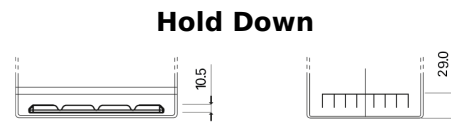

Product overview

Batteries for Cars

Premium EA754

Part number	EA754
Technology	Flooded
EAN/GTIN	3661024034166
Voltage	12 V
Capacity	75.0 Ah
CCA	630 A
Length	270 mm
Width	173 mm
Height	222 mm
Box size	D26
Polarity	ETN 0
Terminal Type	EN taper post
Hold Down	Korean B1+B6
Weights (subject of variation)	17.40 kg