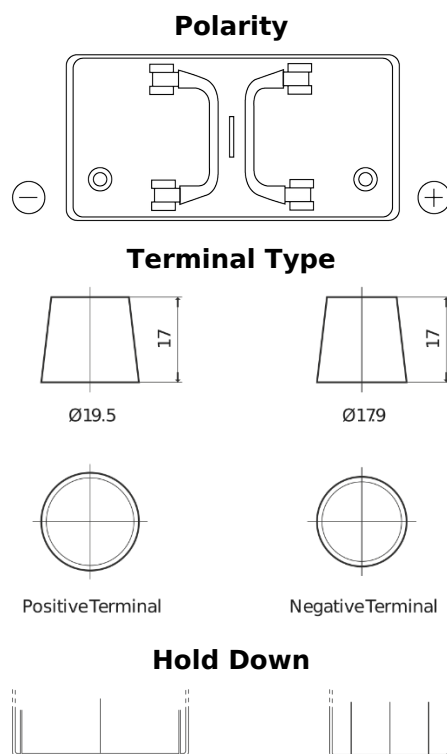

Product overview

Batteries for Trucks, Buses, Construction, Agriculture

StartPRO FG1250

| | |
|--------------------------------|---------------|
| Part number | FG1250 |
| Technology | Flooded |
| EAN/GTIN | 3661024045407 |
| Voltage | 12 V |
| Capacity | 125 Ah |
| CCA | 760 A |
| Length | 349 mm |
| Width | 175 mm |
| Height | 285 mm |
| Box size | D03 |
| Polarity | ETN 0 |
| Terminal Type | EN taper post |
| Hold Down | B0 |
| Weights (subject of variation) | 29.50 kg |