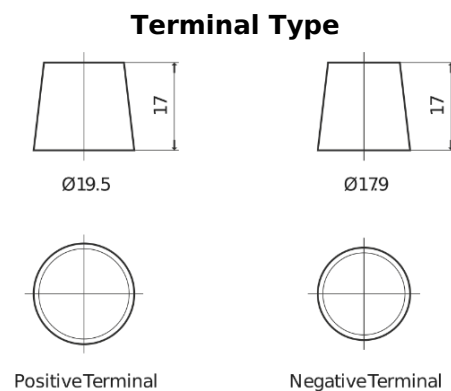

Product overview

Batteries for Cars

Premium EA754

Part number	EA754
Technology	Flooded
EAN/GTIN	3661024034166
Voltage	12 V
Capacity	75.0 Ah
CCA	630 A
Length	270 mm
Width	173 mm
Height	222 mm
Box size	D26
Polarity	ETN 0
Terminal Type	EN taper post
Hold Down	Korean B1+B6
Weights (subject of variation)	17.40 kg