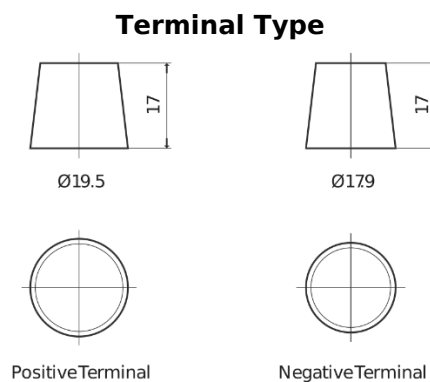

**Product overview**

Batteries for Cars

**Premium EA754**

Part number	EA754
Technology	Flooded
EAN/GTIN	3661024034166
Voltage	12 V
Capacity	75.0 Ah
CCA	630 A
Length	270 mm
Width	173 mm
Height	222 mm
Box size	D26
Polarity	ETN 0
Terminal Type	EN taper post
Hold Down	Korean B1+B6
Weights (subject of variation)	17.40 kg