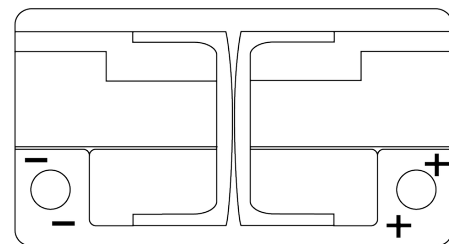

**Product overview**

Batteries for Cars

**Premium EA722**

Part number	EA722
Technology	Flooded
EAN/GTIN	3661024034289
Voltage	12 V
Capacity	72.0 Ah
CCA	720 A
Length	278 mm
Width	175 mm
Height	175 mm
Box size	LB3
Polarity	ETN 0
Terminal Type	EN taper post
Hold Down	B13
Weights (subject of variation)	15.90 kg

**Polarity**

**Terminal Type**

**Hold Down**

Design, features and specifications are subject to change without notice. We disclaim any representation or warranty, express or implied, concerning the data or recommendations, and in no event shall be liable for any loss or damage claimed to have arisen as a result. Some products may not be available in your local market.