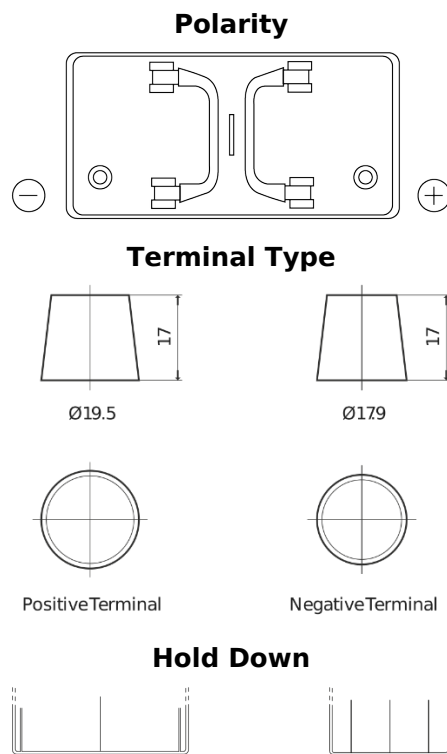

Product overview

Batteries for Trucks, Buses, Construction, Agriculture

StartPRO EG1250

Part number	EG1250
Technology	Flooded
EAN/GTIN	3661024035408
Voltage	12 V
Capacity	125 Ah
CCA	760 A
Length	349 mm
Width	175 mm
Height	285 mm
Box size	D03
Polarity	ETN 0
Terminal Type	EN taper post
Hold Down	B0
Weights (subject of variation)	29.50 kg