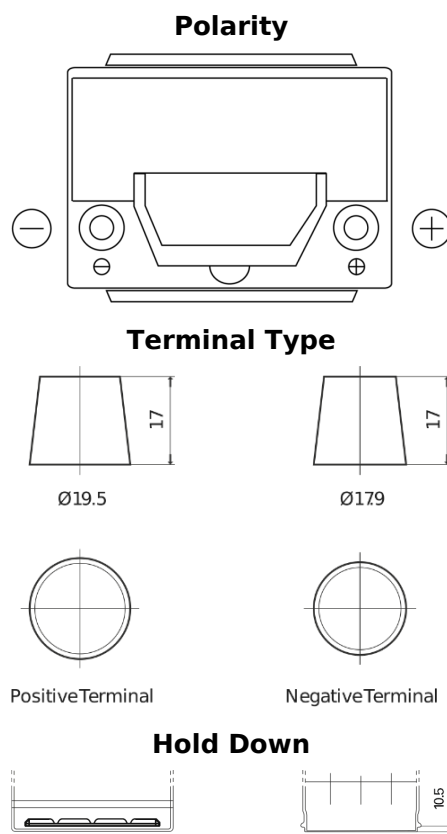

Product overview

Batteries for Cars

Premium EA654

Part number	EA654
Technology	Flooded
EAN/GTIN	3661024034142
Voltage	12 V
Capacity	65.0 Ah
CCA	580 A
Length	230 mm
Width	173 mm
Height	222 mm
Box size	D23
Polarity	ETN 0
Terminal Type	EN taper post
Hold Down	Korean B1
Weights (subject of variation)	16.00 kg