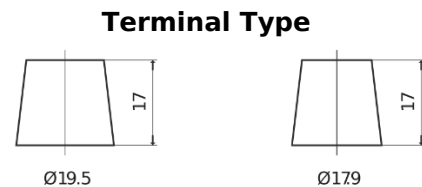

**Product overview**

Batteries for Cars

**Premium EA654**

Part number	EA654
Technology	Flooded
EAN/GTIN	3661024034142
Voltage	12 V
Capacity	65.0 Ah
CCA	580 A
Length	230 mm
Width	173 mm
Height	222 mm
Box size	D23
Polarity	ETN 0
Terminal Type	EN taper post
Hold Down	Korean B1
Weights (subject of variation)	16.00 kg