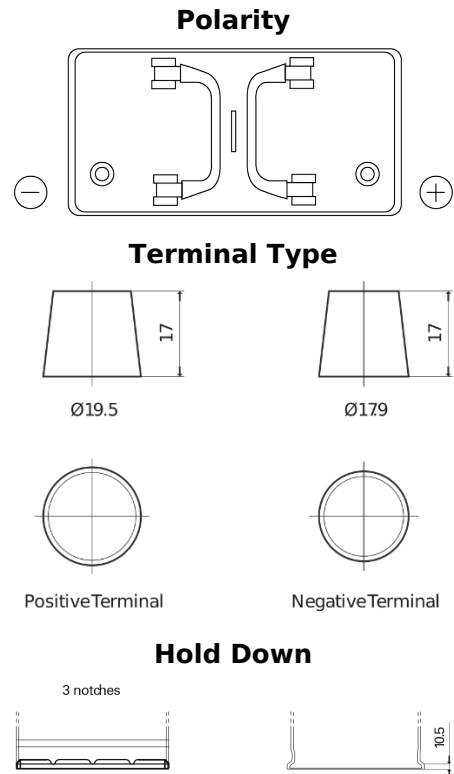

Product overview

Batteries for Trucks, Buses, Construction, Agriculture

PowerPRO TF1202

Part number	TF1202
Technology	Flooded
EAN/GTIN	3661024055277
Voltage	12 V
Capacity	120 Ah
CCA	870 A
Length	349 mm
Width	175 mm
Height	235 mm
Box size	D02
Polarity	ETN 0
Terminal Type	EN taper post
Hold Down	B1
Weights (subject of variation)	27.50 kg