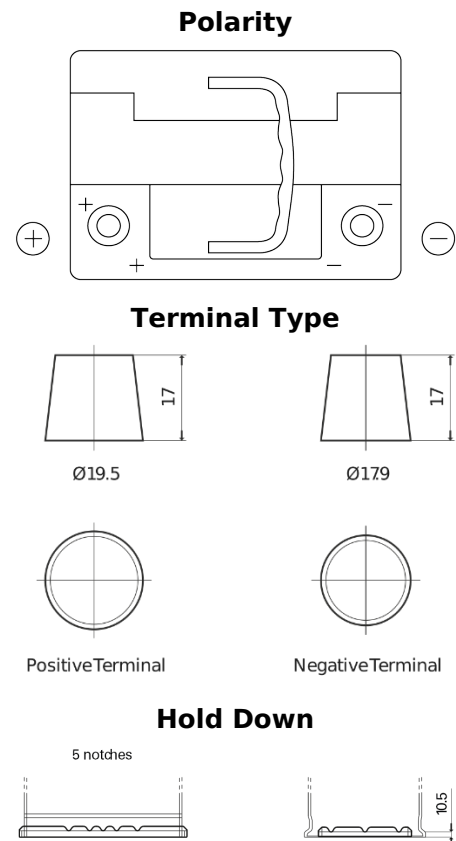

Product overview

Batteries for Cars

Premium EA601

Part number	EA601
Technology	Flooded
EAN/GTIN	3661024034234
Voltage	12 V
Capacity	60.0 Ah
CCA	600 A
Length	242 mm
Width	175 mm
Height	190 mm
Box size	L02
Polarity	ETN 1
Terminal Type	EN taper post
Hold Down	B13
Weights (subject of variation)	15.00 kg