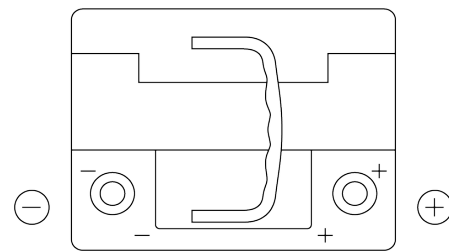

**Product overview**

Batteries for Cars

**Premium EA530**

Part number	EA530
Technology	Flooded
EAN/GTIN	3661024034203
Voltage	12 V
Capacity	53.0 Ah
CCA	540 A
Length	207 mm
Width	175 mm
Height	190 mm
Box size	L01
Polarity	ETN 0
Terminal Type	EN taper post
Hold Down	B13
Weights (subject of variation)	12.70 kg

**Polarity**

**Terminal Type**

Positive Terminal

Negative Terminal

**Hold Down**

Design, features and specifications are subject to change without notice. We disclaim any representation or warranty, express or implied, concerning the data or recommendations, and in no event shall be liable for any loss or damage claimed to have arisen as a result. Some products may not be available in your local market.