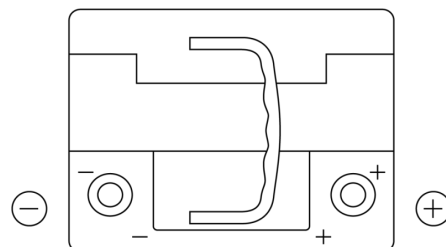

Product overview

Batteries for Cars

Premium EA530

Part number	EA530
Technology	Flooded
EAN/GTIN	3661024034203
Voltage	12 V
Capacity	53.0 Ah
CCA	540 A
Length	207 mm
Width	175 mm
Height	190 mm
Box size	L01
Polarity	ETN 0
Terminal Type	EN taper post
Hold Down	B13
Weights (subject of variation)	12.70 kg

Polarity

Terminal Type

Positive Terminal

Negative Terminal

Hold Down

Design, features and specifications are subject to change without notice. We disclaim any representation or warranty, express or implied, concerning the data or recommendations, and in no event shall be liable for any loss or damage claimed to have arisen as a result. Some products may not be available in your local market.