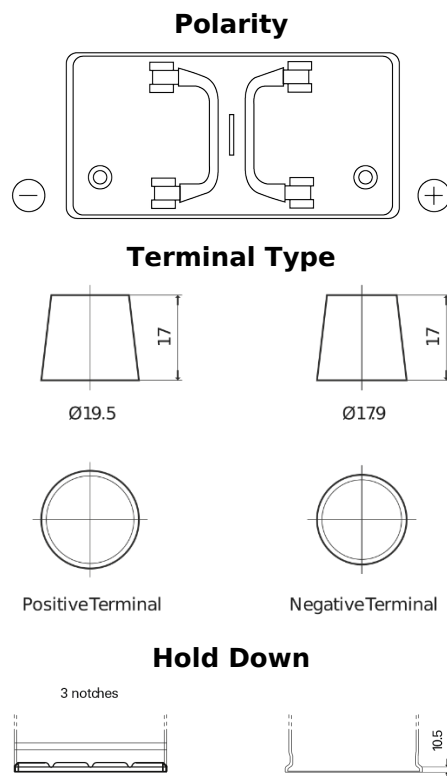

**Product overview**

Batteries for Trucks, Buses, Construction, Agriculture

**PowerPRO EF1202**

Part number	EF1202
Technology	Flooded
EAN/GTIN	3661024035279
Voltage	12 V
Capacity	120 Ah
CCA	870 A
Length	349 mm
Width	175 mm
Height	235 mm
Box size	D02
Polarity	ETN 0
Terminal Type	EN taper post
Hold Down	B1
Weights (subject of variation)	27.50 kg