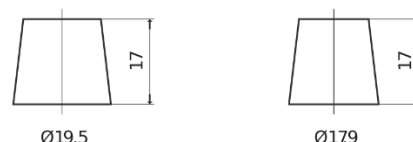

Product overview

Batteries for Cars

Premium EA472

Part number	EA472
Technology	Flooded
EAN/GTIN	3661024034265
Voltage	12 V
Capacity	47.0 Ah
CCA	450 A
Length	207 mm
Width	175 mm
Height	175 mm
Box size	LB1
Polarity	ETN 0
Terminal Type	EN taper post
Hold Down	B13
Weights (subject of variation)	11.40 kg

Polarity

Terminal Type

Positive Terminal

Negative Terminal

Hold Down

Design, features and specifications are subject to change without notice. We disclaim any representation or warranty, express or implied, concerning the data or recommendations, and in no event shall be liable for any loss or damage claimed to have arisen as a result. Some products may not be available in your local market.