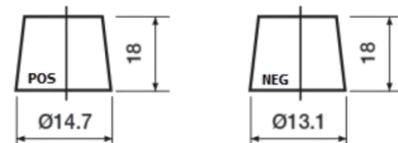

**Product overview**

Batteries for Cars

**Premium EA456**

Part number	EA456
Technology	Flooded
EAN/GTIN	3661024034128
Voltage	12 V
Capacity	45.0 Ah
CCA	390 A
Length	237 mm
Width	127 mm
Height	227 mm
Box size	B24
Polarity	ETN 0
Terminal Type	JIS taper post
Hold Down	B1
Weights (subject of variation)	11.80 kg

**Polarity**

**Terminal Type**

Remove T1 adapter for T3

**Hold Down**

Design, features and specifications are subject to change without notice. We disclaim any representation or warranty, express or implied, concerning the data or recommendations, and in no event shall be liable for any loss or damage claimed to have arisen as a result. Some products may not be available in your local market.