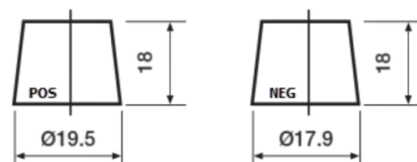

**Product overview**

Batteries for Cars

**Premium EA456**

Part number	EA456
Technology	Flooded
EAN/GTIN	3661024034128
Voltage	12 V
Capacity	45.0 Ah
CCA	390 A
Length	237 mm
Width	127 mm
Height	227 mm
Box size	B24
Polarity	ETN 0
Terminal Type	JIS taper post
Hold Down	B1
Weights (subject of variation)	11.80 kg

**Polarity**

**Terminal Type**

Remove T1 adapter for T3

**Hold Down**

Design, features and specifications are subject to change without notice. We disclaim any representation or warranty, express or implied, concerning the data or recommendations, and in no event shall be liable for any loss or damage claimed to have arisen as a result. Some products may not be available in your local market.