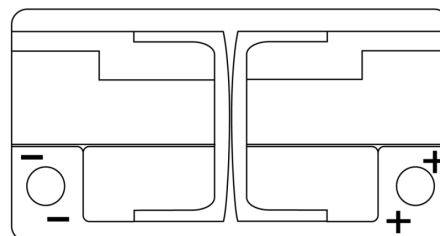

**Product overview**

Batteries for Cars

**Premium EA1050**

Part number	EA1050
Technology	Flooded
EAN/GTIN	3661024034302
Voltage	12 V
Capacity	105.0 Ah
CCA	850 A
Length	315 mm
Width	175 mm
Height	205 mm
Box size	LH4
Polarity	ETN 0
Terminal Type	EN taper post
Hold Down	B13
Weights (subject of variation)	23.10 kg

**Polarity**

**Terminal Type**

**Hold Down**

Design, features and specifications are subject to change without notice. We disclaim any representation or warranty, express or implied, concerning the data or recommendations, and in no event shall be liable for any loss or damage claimed to have arisen as a result. Some products may not be available in your local market.