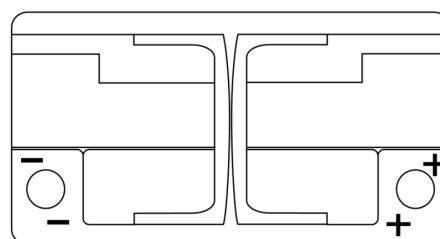

Product overview

Batteries for Cars

Premium EA1050

Part number	EA1050
Technology	Flooded
EAN/GTIN	3661024034302
Voltage	12 V
Capacity	105.0 Ah
CCA	850 A
Length	315 mm
Width	175 mm
Height	205 mm
Box size	LH4
Polarity	ETN 0
Terminal Type	EN taper post
Hold Down	B13
Weights (subject of variation)	23.10 kg

Polarity

Terminal Type

Hold Down

Design, features and specifications are subject to change without notice. We disclaim any representation or warranty, express or implied, concerning the data or recommendations, and in no event shall be liable for any loss or damage claimed to have arisen as a result. Some products may not be available in your local market.