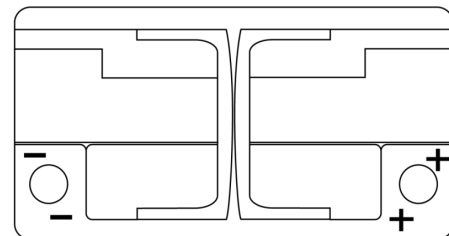

Product overview

Batteries for Cars

Premium EA1050

Part number	EA1050
Technology	Flooded
EAN/GTIN	3661024034302
Voltage	12 V
Capacity	105.0 Ah
CCA	850 A
Length	315 mm
Width	175 mm
Height	205 mm
Box size	LH4
Polarity	ETN 0
Terminal Type	EN taper post
Hold Down	B13
Weights (subject of variation)	23.10 kg

Polarity

Terminal Type

Positive Terminal

Negative Terminal

Hold Down

Design, features and specifications are subject to change without notice. We disclaim any representation or warranty, express or implied, concerning the data or recommendations, and in no event shall be liable for any loss or damage claimed to have arisen as a result. Some products may not be available in your local market.