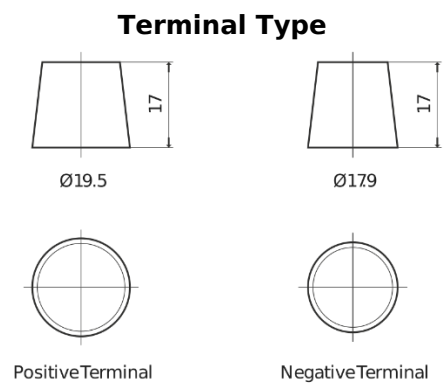

Product overview

Batteries for Marine and Leisure

Dual ER550

Part number	ER550
Technology	Flooded
EAN/GTIN	3661024035989
Voltage	12 V
Capacity	115 Ah
CCA	760 A
Watt hour	550 Wh
Length	349 mm
Width	175 mm
Height	235 mm
Box size	D02
Polarity	ETN 1
Terminal Type	EN taper post
Hold Down	B0
Weights (subject of variation)	27.80 kg