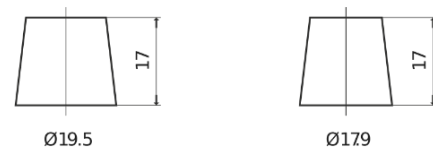

Product overview

Batteries for Cars

Premium EA1000

Part number	EA1000
Technology	Flooded
EAN/GTIN	3661024034258
Voltage	12 V
Capacity	100.0 Ah
CCA	900 A
Length	353 mm
Width	175 mm
Height	190 mm
Box size	L05
Polarity	ETN 0
Terminal Type	EN taper post
Hold Down	B13
Weights (subject of variation)	22.60 kg

Polarity

Terminal Type

Positive Terminal

Negative Terminal

Hold Down

Design, features and specifications are subject to change without notice. We disclaim any representation or warranty, express or implied, concerning the data or recommendations, and in no event shall be liable for any loss or damage claimed to have arisen as a result. Some products may not be available in your local market.