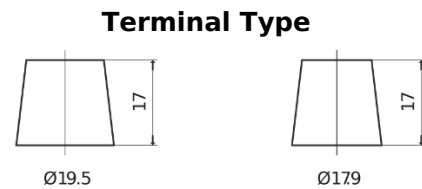

Product overview

Batteries for Marine and Leisure

Dual ER550

Part number	ER550
Technology	Flooded
EAN/GTIN	3661024035989
Voltage	12 V
Capacity	115 Ah
CCA	760 A
Watt hour	550 Wh
Length	349 mm
Width	175 mm
Height	235 mm
Box size	D02
Polarity	ETN 1
Terminal Type	EN taper post
Hold Down	B0
Weights (subject of variation)	27.80 kg