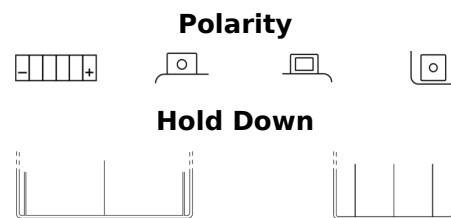

**Product overview**

Batteries for Motorcycles, ATVs, Snowmobiles, Garden

**AGM Ready AGM12-14**

Part number	AGM12-14
Technology	AGM
EAN/GTIN	3661024033985
Voltage	12 V
Capacity	12.0 Ah
CCA	210 A
Length	135 mm
Width	90 mm
Height	165 mm
Box size	C49
Polarity	ETN 0
Terminal Type	M04
Hold Down	B0
Weights (subject of variation)	4.80 kg