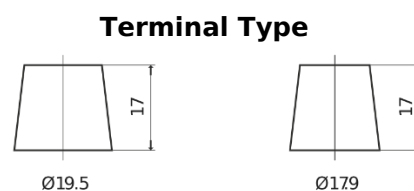

**Product overview**

Batteries for Trucks, Buses, Construction, Agriculture

**StartPRO DG2253**

Part number	DG2253
Technology	Flooded
EAN/GTIN	3661024026963
Voltage	12 V
Capacity	225.0 Ah
CCA	1200 A
Length	518 mm
Width	274 mm
Height	240 mm
Box size	D06
Polarity	ETN 3
Terminal Type	EN taper post
Hold Down	B0
Weights (subject of variation)	54.90 kg