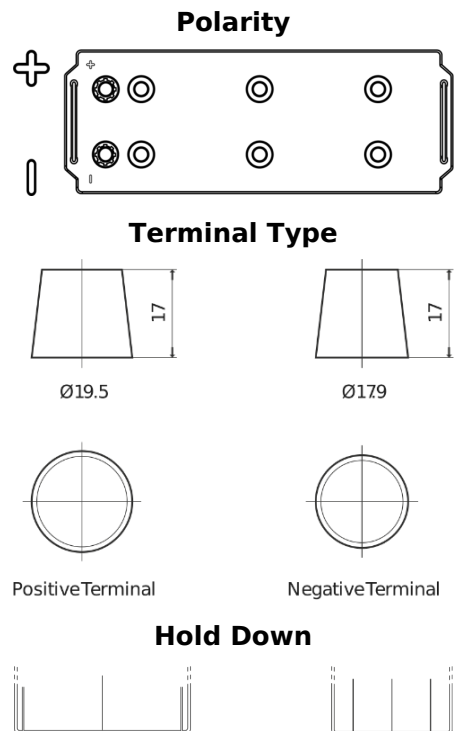

**Product overview**

Batteries for Trucks, Buses, Construction, Agriculture

**StartPRO DG1403**

|                                |               |
|--------------------------------|---------------|
| Part number                    | DG1403        |
| Technology                     | Flooded       |
| EAN/GTIN                       | 3661024025423 |
| Voltage                        | 12 V          |
| Capacity                       | 140.0 Ah      |
| CCA                            | 800 A         |
| Length                         | 513 mm        |
| Width                          | 189 mm        |
| Height                         | 223 mm        |
| Box size                       | D04           |
| Polarity                       | ETN 3         |
| Terminal Type                  | EN taper post |
| Hold Down                      | B0            |
| Weights (subject of variation) | 34.10 kg      |