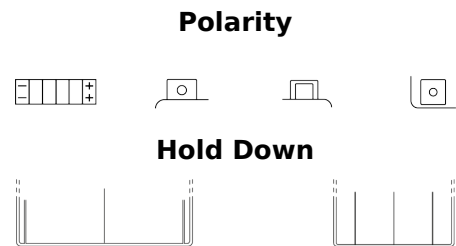

Product overview

Batteries for Motorcycles, ATVs, Snowmobiles, Garden

Li-Ion ELTX20H

Part number	ELTX20H
Technology	Li-Ion
EAN/GTIN	3661024036856
Voltage	12 V
Capacity	7 Ah
CCA	380 A
Watt hour	84 Wh
Length	175 mm
Width	90 mm
Height	130 mm
Box size	C77
Polarity	ETN 1
Terminal Type	M12 (Squad Terminals)
Hold Down	B0
Weights (subject of variation)	1.30 kg