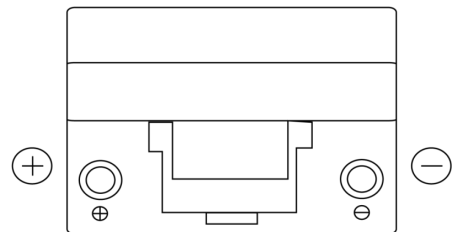

Product overview

Batteries for Cars

Power DB955

Part number	DB955
Technology	Flooded
EAN/GTIN	3661024024464
Voltage	12 V
Capacity	95.0 Ah
CCA	760 A
Length	306 mm
Width	173 mm
Height	222 mm
Box size	D31
Polarity	ETN 1
Terminal Type	EN taper post
Hold Down	Korean B1
Weights (subject of variation)	20.60 kg

Polarity

Terminal Type

Positive Terminal

Negative Terminal

Hold Down

Design, features and specifications are subject to change without notice. We disclaim any representation or warranty, express or implied, concerning the data or recommendations, and in no event shall be liable for any loss or damage claimed to have arisen as a result. Some products may not be available in your local market.