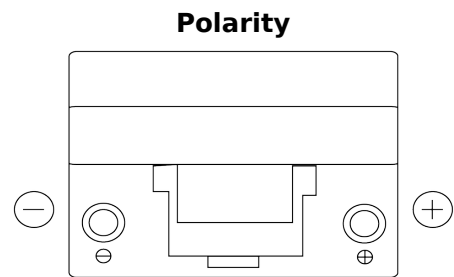

Product overview

Batteries for Cars

Power DB954

Part number	DB954
Technology	Flooded
EAN/GTIN	3661024024457
Voltage	12 V
Capacity	95.0 Ah
CCA	760 A
Length	306 mm
Width	173 mm
Height	222 mm
Box size	D31
Polarity	ETN 0
Terminal Type	EN taper post
Hold Down	Korean B1
Weights (subject of variation)	20.60 kg