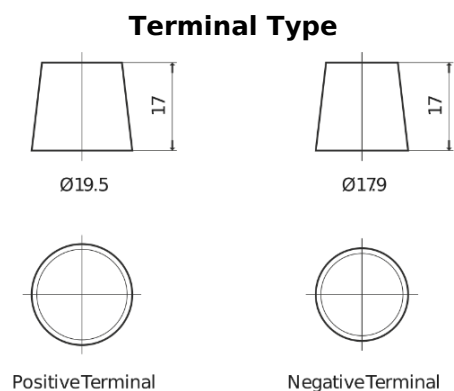

Product overview

Batteries for Cars

Power DB954

Part number	DB954
Technology	Flooded
EAN/GTIN	3661024024457
Voltage	12 V
Capacity	95.0 Ah
CCA	760 A
Length	306 mm
Width	173 mm
Height	222 mm
Box size	D31
Polarity	ETN 0
Terminal Type	EN taper post
Hold Down	Korean B1
Weights (subject of variation)	20.60 kg