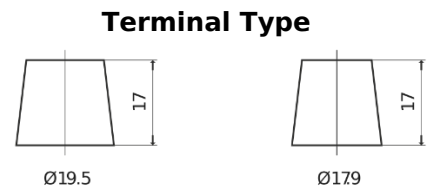

Product overview

Batteries for Cars

Power DB954

Part number	DB954
Technology	Flooded
EAN/GTIN	3661024024457
Voltage	12 V
Capacity	95.0 Ah
CCA	760 A
Length	306 mm
Width	173 mm
Height	222 mm
Box size	D31
Polarity	ETN 0
Terminal Type	EN taper post
Hold Down	Korean B1
Weights (subject of variation)	20.60 kg