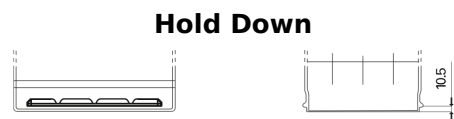

Product overview

Batteries for Cars

Power DB954

Part number	DB954
Technology	Flooded
EAN/GTIN	3661024024457
Voltage	12 V
Capacity	95.0 Ah
CCA	760 A
Length	306 mm
Width	173 mm
Height	222 mm
Box size	D31
Polarity	ETN 0
Terminal Type	EN taper post
Hold Down	Korean B1
Weights (subject of variation)	20.60 kg