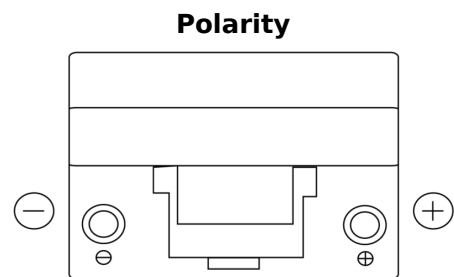

Product overview

Batteries for Cars

Power DB954

Part number	DB954
Technology	Flooded
EAN/GTIN	3661024024457
Voltage	12 V
Capacity	95.0 Ah
CCA	760 A
Length	306 mm
Width	173 mm
Height	222 mm
Box size	D31
Polarity	ETN 0
Terminal Type	EN taper post
Hold Down	Korean B1
Weights (subject of variation)	20.60 kg