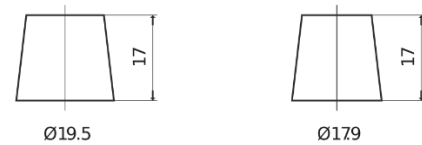

Product overview

Batteries for Cars

Power DB950

Part number	DB950
Technology	Flooded
EAN/GTIN	3661024024587
Voltage	12 V
Capacity	95.0 Ah
CCA	800 A
Length	353 mm
Width	175 mm
Height	190 mm
Box size	L05
Polarity	ETN 0
Terminal Type	EN taper post
Hold Down	B13
Weights (subject of variation)	21.60 kg

Polarity

Terminal Type

Positive Terminal

Negative Terminal

Hold Down

Design, features and specifications are subject to change without notice. We disclaim any representation or warranty, express or implied, concerning the data or recommendations, and in no event shall be liable for any loss or damage claimed to have arisen as a result. Some products may not be available in your local market.