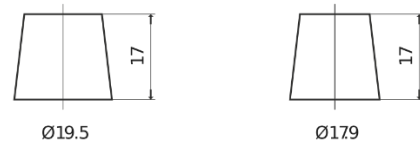

**Product overview**

Batteries for Cars

**Power DB852**

Part number	DB852
Technology	Flooded
EAN/GTIN	3661024024662
Voltage	12 V
Capacity	85.0 Ah
CCA	760 A
Length	353 mm
Width	175 mm
Height	175 mm
Box size	LB5
Polarity	ETN 0
Terminal Type	EN taper post
Hold Down	B13
Weights (subject of variation)	19.40 kg

**Polarity**

**Terminal Type**

Positive Terminal

Negative Terminal

**Hold Down**

Design, features and specifications are subject to change without notice. We disclaim any representation or warranty, express or implied, concerning the data or recommendations, and in no event shall be liable for any loss or damage claimed to have arisen as a result. Some products may not be available in your local market.