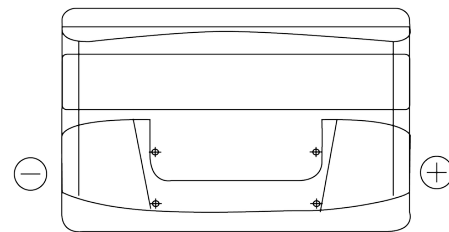

**Product overview**

Batteries for Cars

**Power DB852**

Part number	DB852
Technology	Flooded
EAN/GTIN	3661024024662
Voltage	12 V
Capacity	85.0 Ah
CCA	760 A
Length	353 mm
Width	175 mm
Height	175 mm
Box size	LB5
Polarity	ETN 0
Terminal Type	EN taper post
Hold Down	B13
Weights (subject of variation)	19.40 kg

**Polarity**

**Terminal Type**

Positive Terminal

Negative Terminal

**Hold Down**

Design, features and specifications are subject to change without notice. We disclaim any representation or warranty, express or implied, concerning the data or recommendations, and in no event shall be liable for any loss or damage claimed to have arisen as a result. Some products may not be available in your local market.