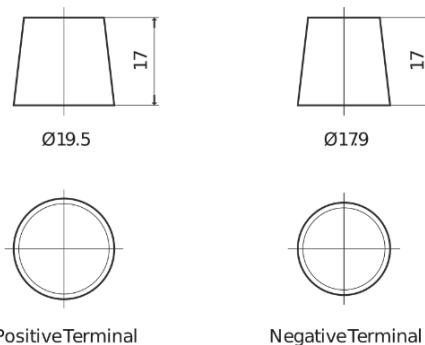

Product overview

Batteries for Cars

Power DB802

Part number	DB802
Technology	Flooded
EAN/GTIN	3661024024655
Voltage	12 V
Capacity	80.0 Ah
CCA	700 A
Length	315 mm
Width	175 mm
Height	175 mm
Box size	LB4
Polarity	ETN 0
Terminal Type	EN taper post
Hold Down	B13
Weights (subject of variation)	17.80 kg

Polarity

Terminal Type

Positive Terminal

Negative Terminal

Hold Down

Design, features and specifications are subject to change without notice. We disclaim any representation or warranty, express or implied, concerning the data or recommendations, and in no event shall be liable for any loss or damage claimed to have arisen as a result. Some products may not be available in your local market.