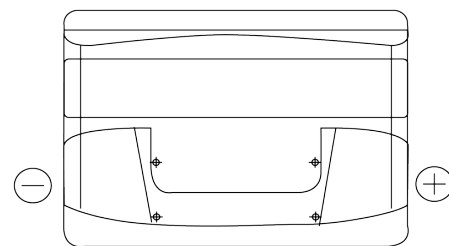

Product overview

Batteries for Cars

Power DB800

Part number	DB800
Technology	Flooded
EAN/GTIN	3661024026246
Voltage	12 V
Capacity	80.0 Ah
CCA	640 A
Length	315 mm
Width	175 mm
Height	190 mm
Box size	L04
Polarity	ETN 0
Terminal Type	EN taper post
Hold Down	B13
Weights (subject of variation)	19.00 kg

Polarity

Terminal Type

Positive Terminal

Negative Terminal

Hold Down

Design, features and specifications are subject to change without notice. We disclaim any representation or warranty, express or implied, concerning the data or recommendations, and in no event shall be liable for any loss or damage claimed to have arisen as a result. Some products may not be available in your local market.