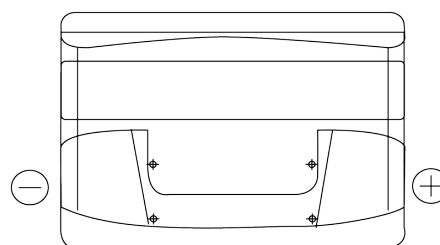

Product overview

Batteries for Cars

Power DB740

Part number	DB740
Technology	Flooded
EAN/GTIN	3661024024556
Voltage	12 V
Capacity	74.0 Ah
CCA	680 A
Length	278 mm
Width	175 mm
Height	190 mm
Box size	L03
Polarity	ETN 0
Terminal Type	EN taper post
Hold Down	B13
Weights (subject of variation)	16.60 kg

Polarity

Terminal Type

Positive Terminal

Negative Terminal

Hold Down

Design, features and specifications are subject to change without notice. We disclaim any representation or warranty, express or implied, concerning the data or recommendations, and in no event shall be liable for any loss or damage claimed to have arisen as a result. Some products may not be available in your local market.