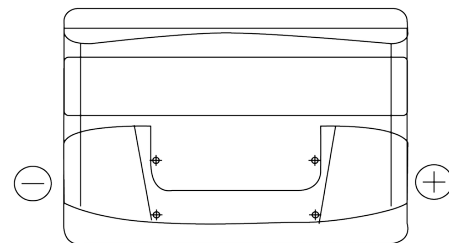

**Product overview**

Batteries for Cars

**Power DB712**

Part number	DB712
Technology	Flooded
EAN/GTIN	3661024024648
Voltage	12 V
Capacity	71.0 Ah
CCA	670 A
Length	278 mm
Width	175 mm
Height	175 mm
Box size	LB3
Polarity	ETN 0
Terminal Type	EN taper post
Hold Down	B13
Weights (subject of variation)	15.30 kg

**Polarity**

**Terminal Type**

Positive Terminal

Negative Terminal

**Hold Down**

Design, features and specifications are subject to change without notice. We disclaim any representation or warranty, express or implied, concerning the data or recommendations, and in no event shall be liable for any loss or damage claimed to have arisen as a result. Some products may not be available in your local market.