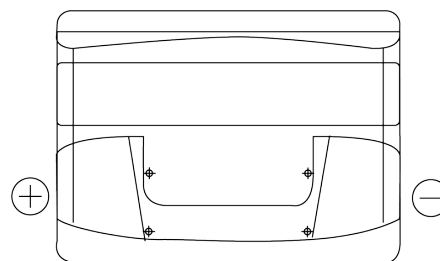

Product overview

Batteries for Cars

Power DB621

Part number	DB621
Technology	Flooded
EAN/GTIN	3661024024549
Voltage	12 V
Capacity	62.0 Ah
CCA	540 A
Length	242 mm
Width	175 mm
Height	190 mm
Box size	L02
Polarity	ETN 1
Terminal Type	EN taper post
Hold Down	B13
Weights (subject of variation)	14.20 kg

Polarity

Terminal Type

Positive Terminal

Negative Terminal

Hold Down

Design, features and specifications are subject to change without notice. We disclaim any representation or warranty, express or implied, concerning the data or recommendations, and in no event shall be liable for any loss or damage claimed to have arisen as a result. Some products may not be available in your local market.