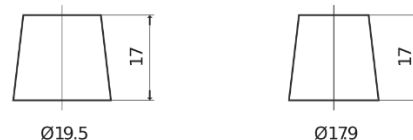

Terminal Type

Positive Terminal

Negative Terminal