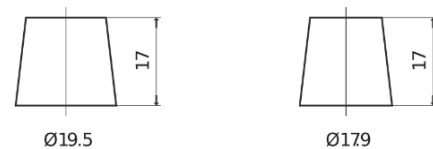

Product overview

Batteries for Cars

Power DB604

Part number	DB604
Technology	Flooded
EAN/GTIN	3661024024419
Voltage	12 V
Capacity	60.0 Ah
CCA	480 A
Length	230 mm
Width	173 mm
Height	222 mm
Box size	D23
Polarity	ETN 0
Terminal Type	EN taper post
Hold Down	Korean B1
Weights (subject of variation)	14.60 kg

Polarity

Terminal Type

Positive Terminal

Negative Terminal

Hold Down

Design, features and specifications are subject to change without notice. We disclaim any representation or warranty, express or implied, concerning the data or recommendations, and in no event shall be liable for any loss or damage claimed to have arisen as a result. Some products may not be available in your local market.