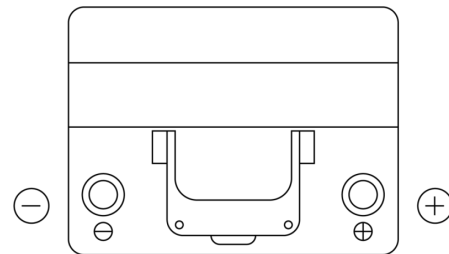

Product overview

Batteries for Cars

Power DB604

Part number	DB604
Technology	Flooded
EAN/GTIN	3661024024419
Voltage	12 V
Capacity	60.0 Ah
CCA	480 A
Length	230 mm
Width	173 mm
Height	222 mm
Box size	D23
Polarity	ETN 0
Terminal Type	EN taper post
Hold Down	Korean B1
Weights (subject of variation)	14.60 kg

Polarity

Terminal Type

Positive Terminal

Negative Terminal

Hold Down

Design, features and specifications are subject to change without notice. We disclaim any representation or warranty, express or implied, concerning the data or recommendations, and in no event shall be liable for any loss or damage claimed to have arisen as a result. Some products may not be available in your local market.