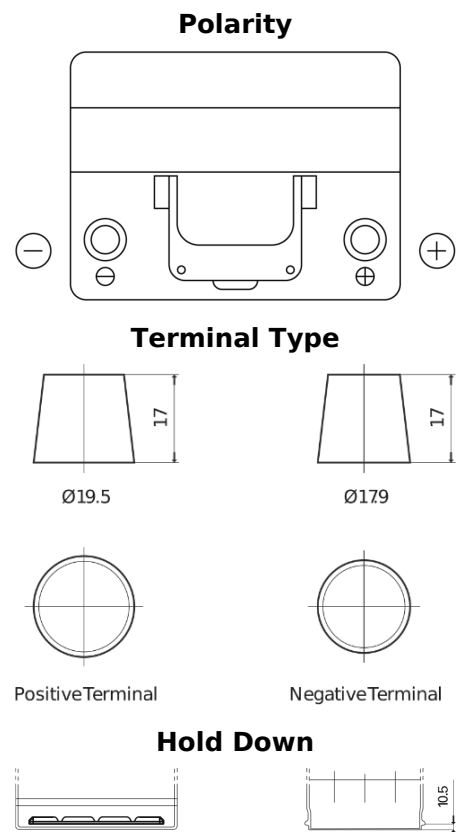

Product overview

Batteries for Cars

Power DB604

Part number	DB604
Technology	Flooded
EAN/GTIN	3661024024419
Voltage	12 V
Capacity	60.0 Ah
CCA	480 A
Length	230 mm
Width	173 mm
Height	222 mm
Box size	D23
Polarity	ETN 0
Terminal Type	EN taper post
Hold Down	Korean B1
Weights (subject of variation)	14.60 kg