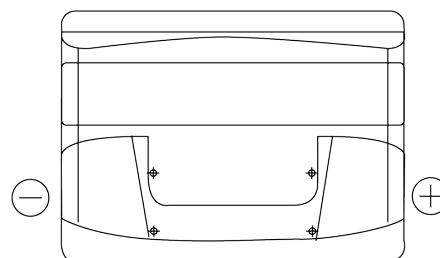

**Product overview**

Batteries for Cars

**Power DB500**

Part number	DB500
Technology	Flooded
EAN/GTIN	3661024024518
Voltage	12 V
Capacity	50.0 Ah
CCA	450 A
Length	207 mm
Width	175 mm
Height	190 mm
Box size	L01
Polarity	ETN 0
Terminal Type	EN taper post
Hold Down	B13
Weights (subject of variation)	12.20 kg

**Polarity**

**Terminal Type**

Positive Terminal

Negative Terminal

**Hold Down**

Design, features and specifications are subject to change without notice. We disclaim any representation or warranty, express or implied, concerning the data or recommendations, and in no event shall be liable for any loss or damage claimed to have arisen as a result. Some products may not be available in your local market.