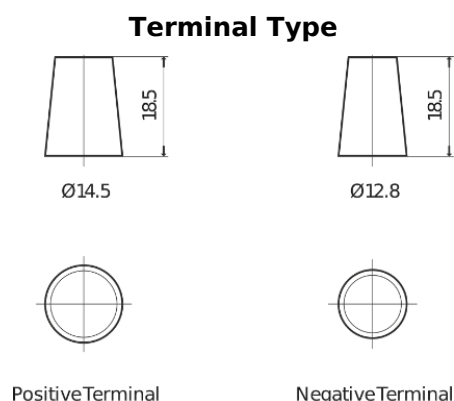

**Product overview**

Batteries for Cars

**Power DB457**

Part number	DB457
Technology	Flooded
EAN/GTIN	3661024024365
Voltage	12 V
Capacity	45.0 Ah
CCA	330 A
Length	237 mm
Width	127 mm
Height	227 mm
Box size	B24
Polarity	ETN 1
Terminal Type	JIS taper post
Hold Down	B0
Weights (subject of variation)	11.40 kg