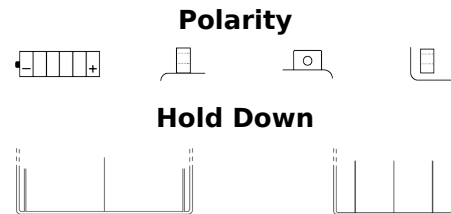

Product overview

Batteries for Motorcycles, ATVs, Snowmobiles, Garden

Conventional E60-N30L-A

| | |
|--------------------------------|---------------|
| Part number | E60-N30L-A |
| Technology | Flooded |
| EAN/GTIN | 3661024033602 |
| Voltage | 12 V |
| Capacity | 30 Ah |
| CCA | 300 A |
| Length | 185 mm |
| Width | 130 mm |
| Height | 170 mm |
| Box size | C68 |
| Polarity | ETN 0 |
| Terminal Type | M11 |
| Hold Down | B0 |
| Weights (subject of variation) | 8.90 kg |