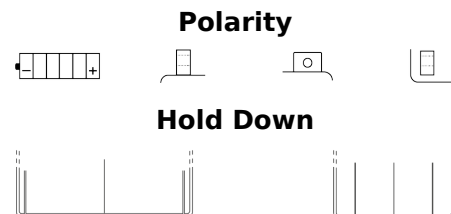

**Product overview**

Batteries for Motorcycles, ATVs, Snowmobiles, Garden

**Conventional E60-N24L-A**

Part number	E60-N24L-A
Technology	Flooded
EAN/GTIN	3661024033589
Voltage	12 V
Capacity	28 Ah
CCA	280 A
Length	185 mm
Width	125 mm
Height	175 mm
Box size	C67
Polarity	ETN 0
Terminal Type	M11
Hold Down	B0
Weights (subject of variation)	8.60 kg