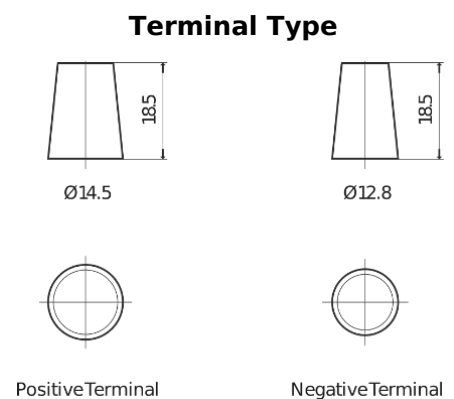

Product overview

Batteries for Cars

Power DB357

Part number	DB357
Technology	Flooded
EAN/GTIN	3661024024341
Voltage	12 V
Capacity	35.0 Ah
CCA	240 A
Length	187 mm
Width	127 mm
Height	220 mm
Box size	B19
Polarity	ETN 1
Terminal Type	JIS taper post
Hold Down	B0
Weights (subject of variation)	8.90 kg