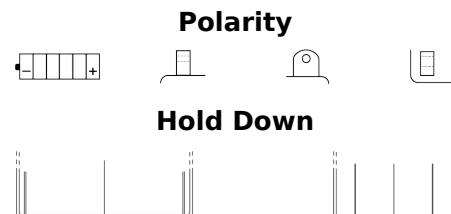

**Product overview**

Batteries for Motorcycles, ATVs, Snowmobiles, Garden

**Conventional 12N24-3A**

Part number	12N24-3A
Technology	Flooded
EAN/GTIN	3661024033541
Voltage	12 V
Capacity	24 Ah
CCA	220 A
Length	185 mm
Width	125 mm
Height	175 mm
Box size	C67
Polarity	ETN 0
Terminal Type	M03
Hold Down	B0
Weights (subject of variation)	8.00 kg