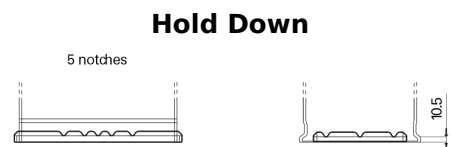

Product overview

Batteries for Cars

Power DB1100

Part number	DB1100
Technology	Flooded
EAN/GTIN	3661024026239
Voltage	12 V
Capacity	110.0 Ah
CCA	850 A
Length	392 mm
Width	175 mm
Height	190 mm
Box size	L06
Polarity	ETN 0
Terminal Type	EN taper post
Hold Down	B13
Weights (subject of variation)	26.30 kg