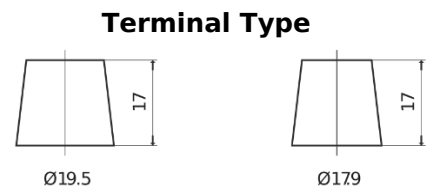

Product overview

Batteries for Cars

Power DB1100

Part number	DB1100
Technology	Flooded
EAN/GTIN	3661024026239
Voltage	12 V
Capacity	110.0 Ah
CCA	850 A
Length	392 mm
Width	175 mm
Height	190 mm
Box size	L06
Polarity	ETN 0
Terminal Type	EN taper post
Hold Down	B13
Weights (subject of variation)	26.30 kg