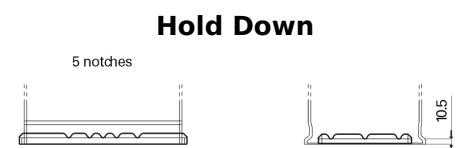

Product overview

Batteries for Cars

Power DB1100

Part number	DB1100
Technology	Flooded
EAN/GTIN	3661024026239
Voltage	12 V
Capacity	110.0 Ah
CCA	850 A
Length	392 mm
Width	175 mm
Height	190 mm
Box size	L06
Polarity	ETN 0
Terminal Type	EN taper post
Hold Down	B13
Weights (subject of variation)	26.30 kg