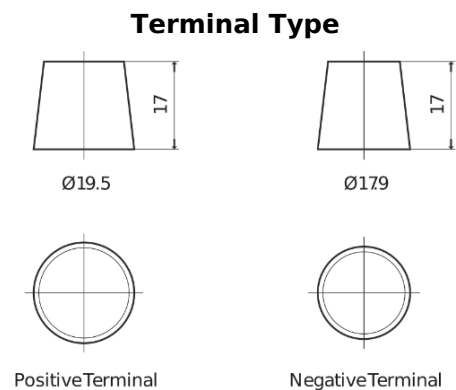

Product overview

Batteries for Cars

Power DB1100

Part number	DB1100
Technology	Flooded
EAN/GTIN	3661024026239
Voltage	12 V
Capacity	110.0 Ah
CCA	850 A
Length	392 mm
Width	175 mm
Height	190 mm
Box size	L06
Polarity	ETN 0
Terminal Type	EN taper post
Hold Down	B13
Weights (subject of variation)	26.30 kg