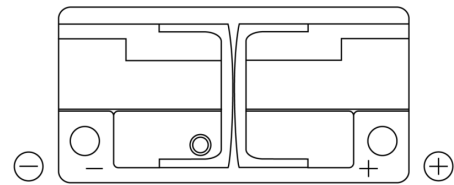

Product overview

Batteries for Cars

Power DB1100

Part number	DB1100
Technology	Flooded
EAN/GTIN	3661024026239
Voltage	12 V
Capacity	110.0 Ah
CCA	850 A
Length	392 mm
Width	175 mm
Height	190 mm
Box size	L06
Polarity	ETN 0
Terminal Type	EN taper post
Hold Down	B13
Weights (subject of variation)	26.30 kg

Polarity

Terminal Type

Positive Terminal

Negative Terminal

Hold Down

Design, features and specifications are subject to change without notice. We disclaim any representation or warranty, express or implied, concerning the data or recommendations, and in no event shall be liable for any loss or damage claimed to have arisen as a result. Some products may not be available in your local market.