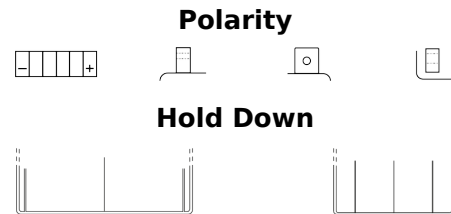

**Product overview**

Batteries for Motorcycles, ATVs, Snowmobiles, Garden

**AGM Ready AGM12-18**

Part number	AGM12-18
Technology	AGM
EAN/GTIN	3661024034036
Voltage	12 V
Capacity	18 Ah
CCA	250 A
Length	180 mm
Width	75 mm
Height	165 mm
Box size	C64
Polarity	ETN 0
Terminal Type	M11
Hold Down	B0
Weights (subject of variation)	7.20 kg