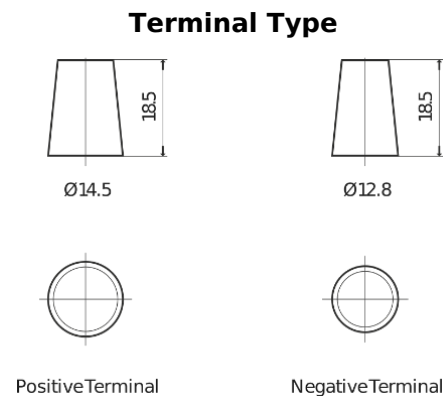

Product overview

Batteries for Cars

Excell EB357

Part number	EB357
Technology	Flooded
EAN/GTIN	3661024034340
Voltage	12 V
Capacity	35 Ah
CCA	240 A
Length	187 mm
Width	127 mm
Height	220 mm
Box size	B19
Polarity	ETN 1
Terminal Type	JIS taper post
Hold Down	B0
Weights (subject of variation)	8.90 kg