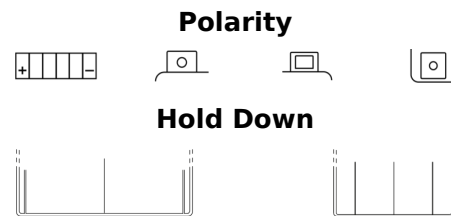

Product overview

Batteries for Motorcycles, ATVs, Snowmobiles, Garden

AGM Ready AGM12-10

Part number	AGM12-10
Technology	AGM
EAN/GTIN	3661024034012
Voltage	12 V
Capacity	10.0 Ah
CCA	150 A
Length	150 mm
Width	90 mm
Height	130 mm
Box size	C55
Polarity	ETN 1
Terminal Type	M04
Hold Down	B0
Weights (subject of variation)	3.90 kg